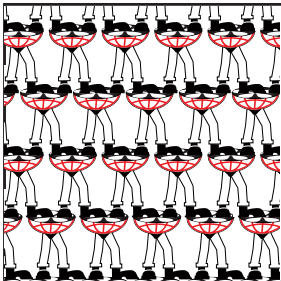

#22

Acrylic
wood panel frame
2'X2'