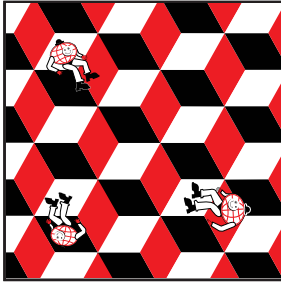

#21

Acrylic
wood panel frame
2'X2'