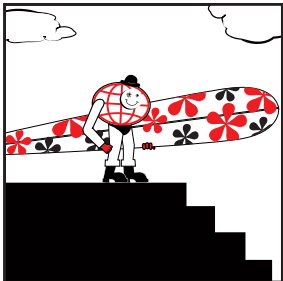

#11

Acrylic
wood panel frame
12"X12"